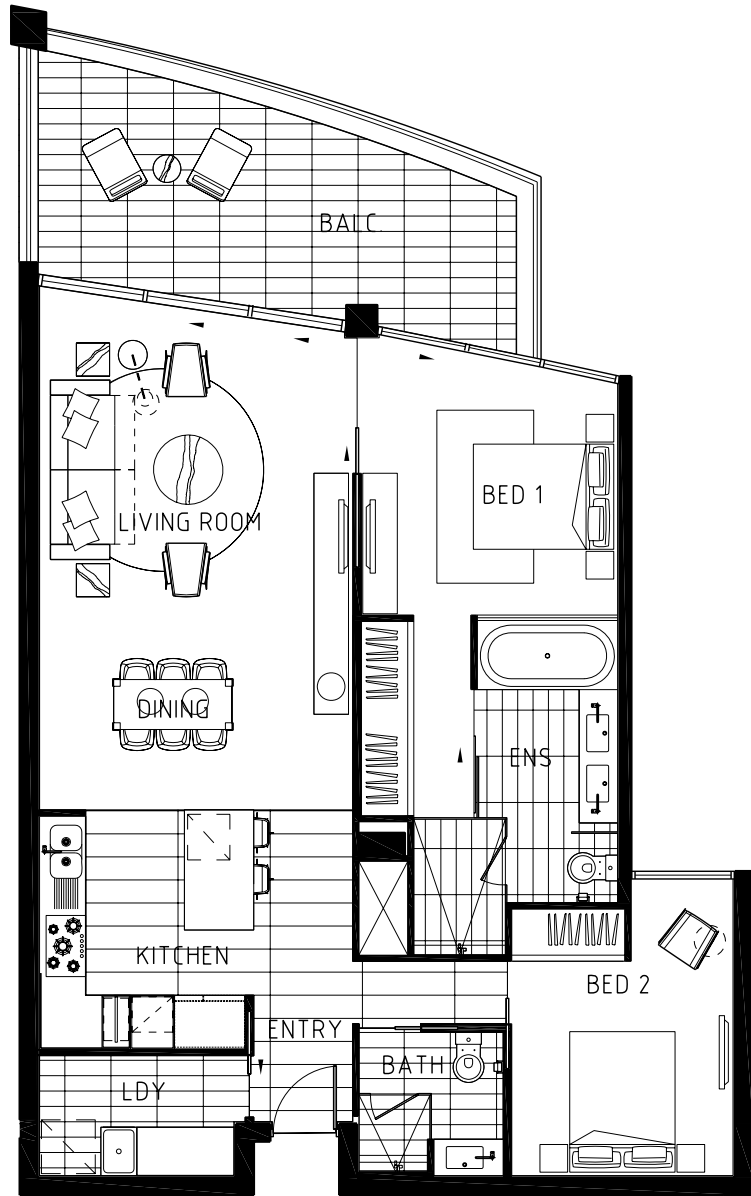

## UNIT TYPE A 1+1

LEVELS 3 - 6	TOTAL AREA	= 115m <sup>2</sup>
	INTERNAL AREA	= 98m <sup>2</sup>
	BALCONY	= 17m <sup>2</sup>

1 BEDROOM  
1 STUDY  
2 BATHROOM

SIZES AND FLOOR PLANS ARE SUBJECT TO CHANGE WITHOUT NOTICE

## UNIT TYPE B

LEVELS 3 - 6	TOTAL AREA	= 112m <sup>2</sup>
	INTERNAL AREA	= 94m <sup>2</sup>
	BALCONY	= 18m <sup>2</sup>

2 BEDROOM  
2 BATHROOM

PODIUM LEVEL	TOTAL AREA	= 133m <sup>2</sup>
	INTERNAL AREA	= 94m <sup>2</sup>
	POOL DECK	= 39m <sup>2</sup>

2 BEDROOM  
2 BATHROOM  
1 POOL DECK

SIZES AND FLOOR PLANS ARE SUBJECT TO CHANGE WITHOUT NOTICE