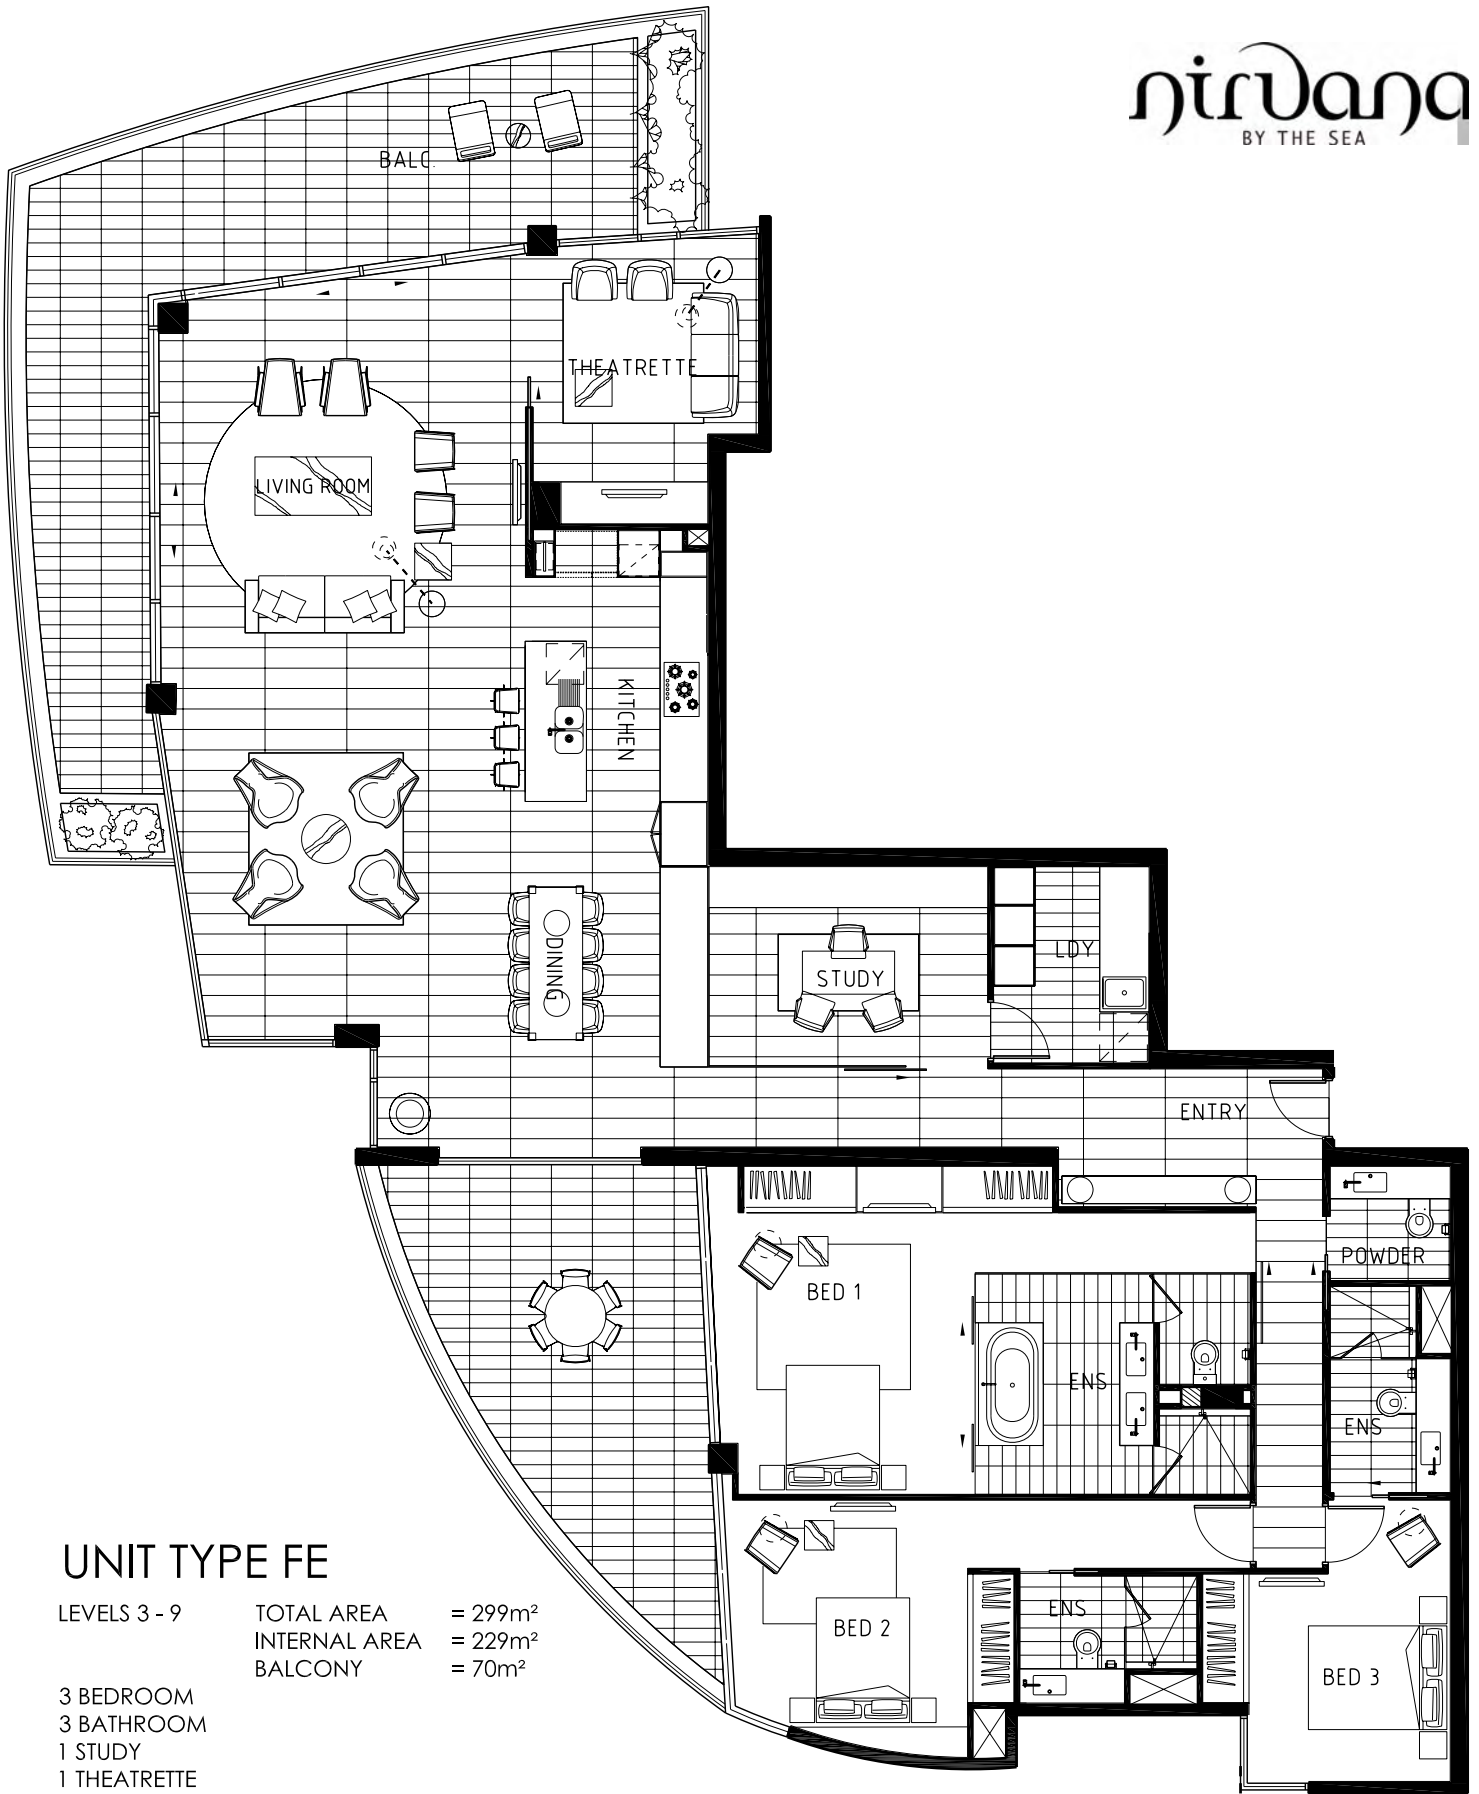

2 BEDROOM  
2 BATHROOM  
1 POOL DECK

SIZES AND FLOOR PLANS ARE SUBJECT TO CHANGE WITHOUT NOTICE

## UNIT TYPE D

LEVELS 3 - 7      TOTAL AREA      = 124m<sup>2</sup>  
INTERNAL AREA      = 100m<sup>2</sup>  
BALCONY              = 24m<sup>2</sup>

2 BEDROOM  
2 BATHROOM

PODIUM LEVEL      TOTAL AREA      = 146m<sup>2</sup>  
INTERNAL AREA      = 100m<sup>2</sup>  
POOL DECK           = 46m<sup>2</sup>