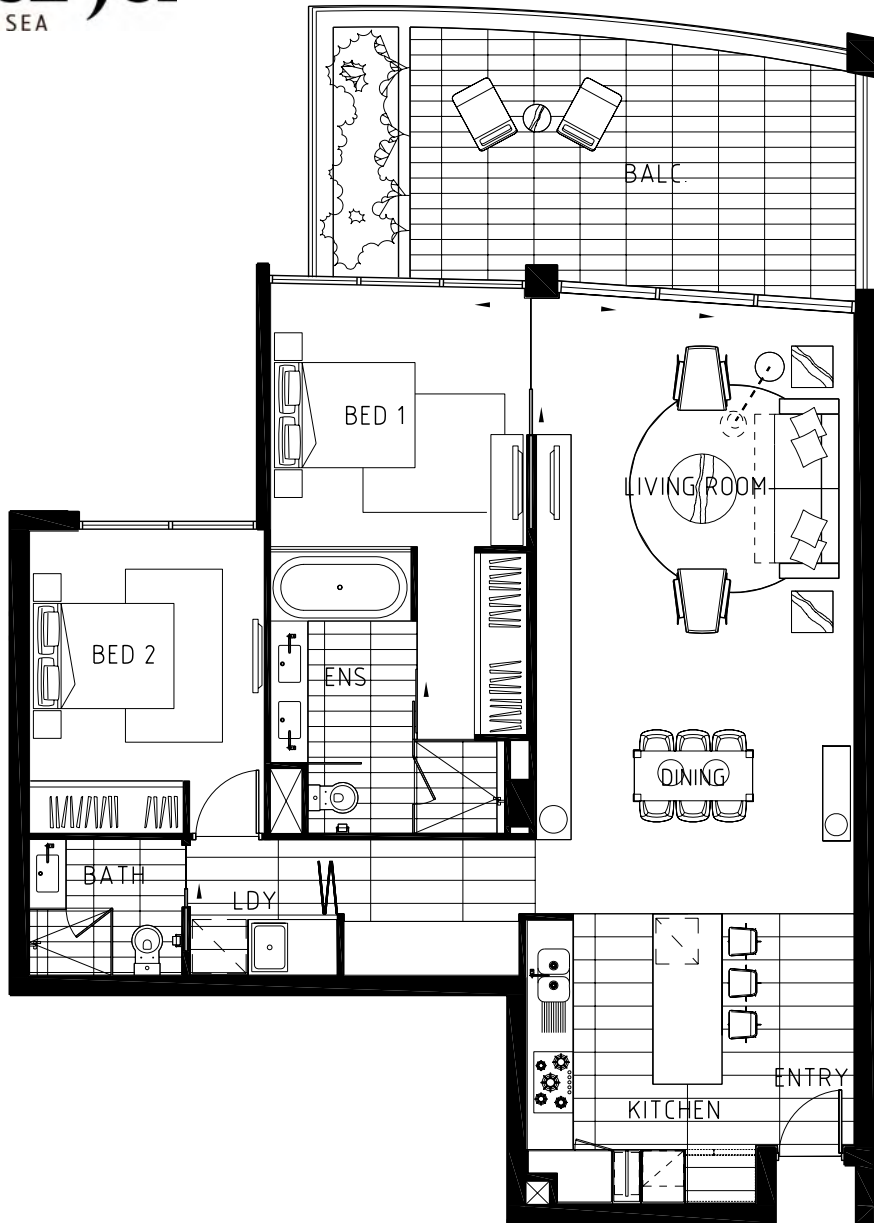

2 BEDROOM  
2 BATHROOM  
1 POOL DECK

SIZES AND FLOOR PLANS ARE SUBJECT TO CHANGE WITHOUT NOTICE

## UNIT TYPE C

LEVELS 3-7, 10-11 TOTAL AREA = 112m<sup>2</sup>  
INTERNAL AREA = 93m<sup>2</sup>  
BALCONY = 19m<sup>2</sup>

2 BEDROOM  
2 BATHROOM

PODIUM LEVEL TOTAL AREA = 135m<sup>2</sup>  
INTERNAL AREA = 93m<sup>2</sup>  
POOL DECK = 42m<sup>2</sup>

## UNIT TYPE D

LEVELS 3 - 7      TOTAL AREA      = 124m<sup>2</sup>  
INTERNAL AREA      = 100m<sup>2</sup>  
BALCONY              = 24m<sup>2</sup>

2 BEDROOM  
2 BATHROOM

PODIUM LEVEL      TOTAL AREA      = 146m<sup>2</sup>  
INTERNAL AREA      = 100m<sup>2</sup>  
POOL DECK           = 46m<sup>2</sup>