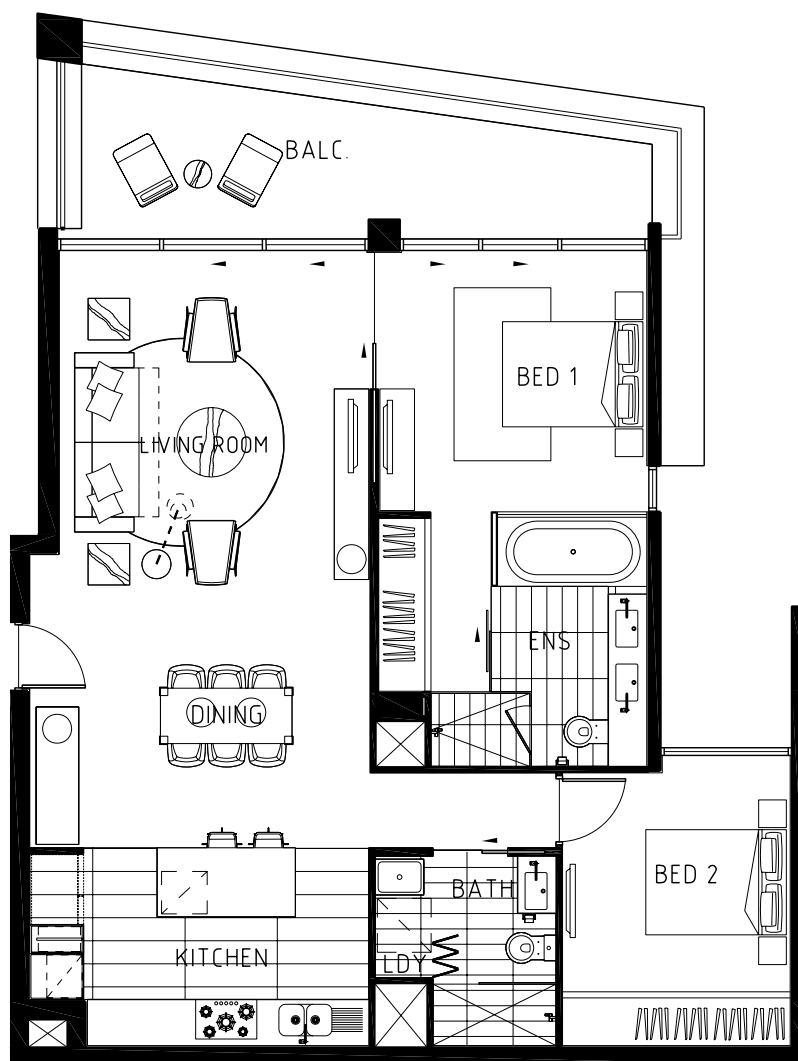

## UNIT TYPE A

LEVELS 3 - 6	TOTAL AREA	= 115m <sup>2</sup>
	INTERNAL AREA	= 98m <sup>2</sup>
	BALCONY	= 17m <sup>2</sup>

2 BEDROOM  
2 BATHROOM

SIZES AND FLOOR PLANS ARE SUBJECT TO CHANGE WITHOUT NOTICE

## UNIT TYPE A 1+1

LEVELS 3 - 6	TOTAL AREA	= 115m <sup>2</sup>
	INTERNAL AREA	= 98m <sup>2</sup>
	BALCONY	= 17m <sup>2</sup>

1 BEDROOM  
1 STUDY  
2 BATHROOM

SIZES AND FLOOR PLANS ARE SUBJECT TO CHANGE WITHOUT NOTICE

## UNIT TYPE B

LEVELS 3 - 6	TOTAL AREA	= 112m <sup>2</sup>
	INTERNAL AREA	= 94m <sup>2</sup>
	BALCONY	= 18m <sup>2</sup>

2 BEDROOM  
2 BATHROOM

PODIUM LEVEL	TOTAL AREA	= 133m <sup>2</sup>
	INTERNAL AREA	= 94m <sup>2</sup>
	POOL DECK	= 39m <sup>2</sup>

2 BEDROOM  
2 BATHROOM  
1 POOL DECK

SIZES AND FLOOR PLANS ARE SUBJECT TO CHANGE WITHOUT NOTICE